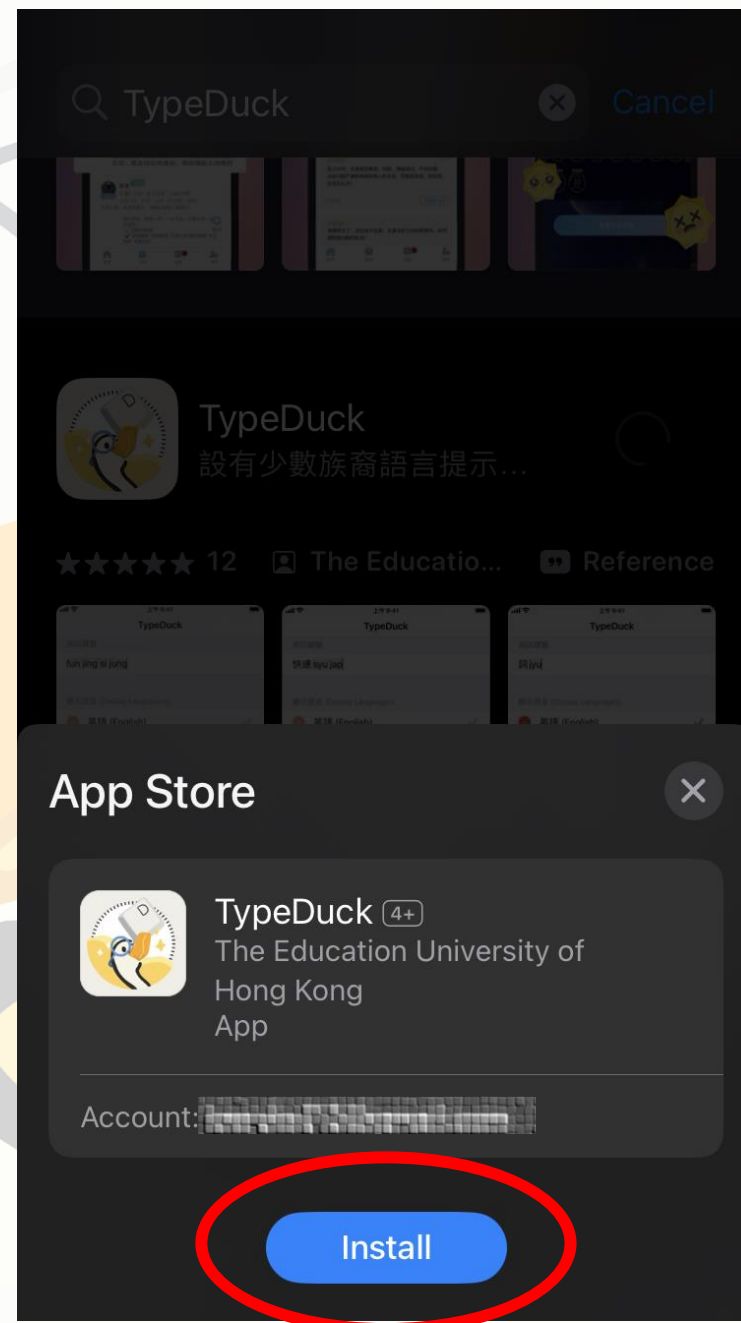

4. 點擊 Install