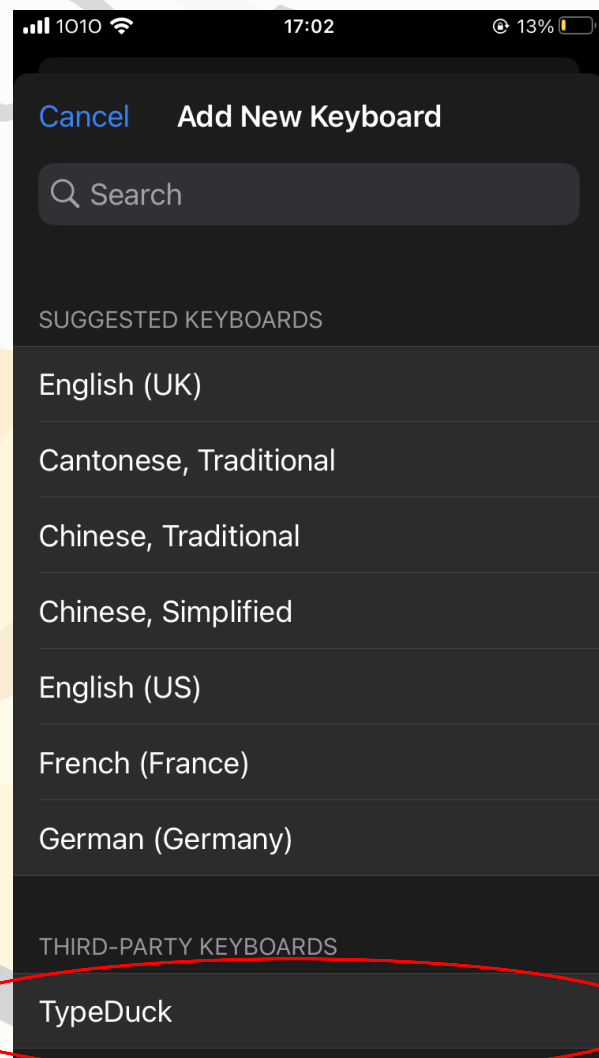

d. 點擊 Keyboards

f. 點擊 TypeDuck