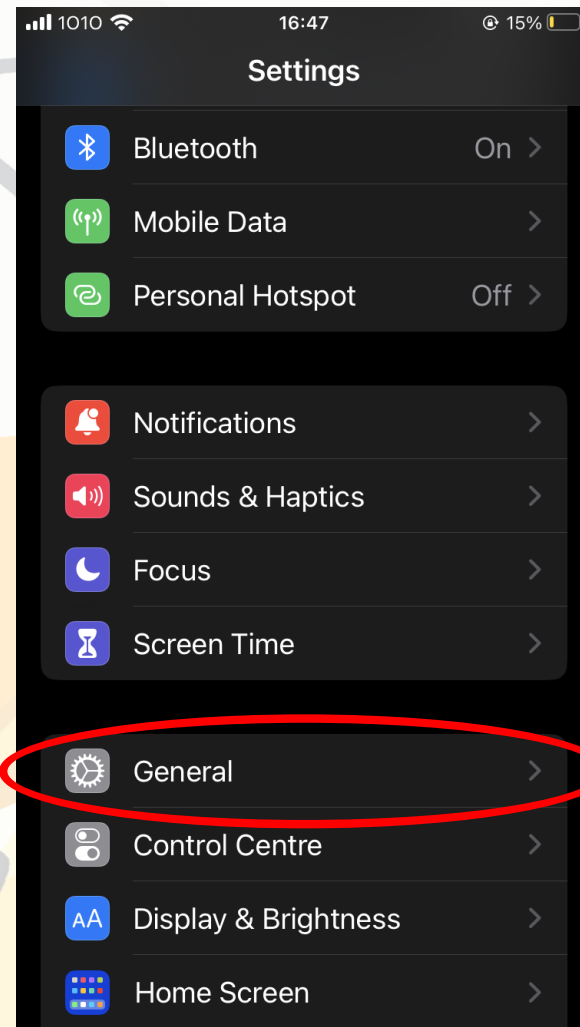

The background features a stylized illustration of a smartphone in the upper half, tilted slightly. Below it, a duck is depicted in a light yellow and blue color scheme, facing left. The duck's body is yellow, and its neck and beak area are blue. The entire scene is framed by a dashed grey circular border. The text is centered over the duck and smartphone.

## 3. 點擊 GET

# 5. 加鍵盤

a. 開啟 Setting

b. 點擊 General